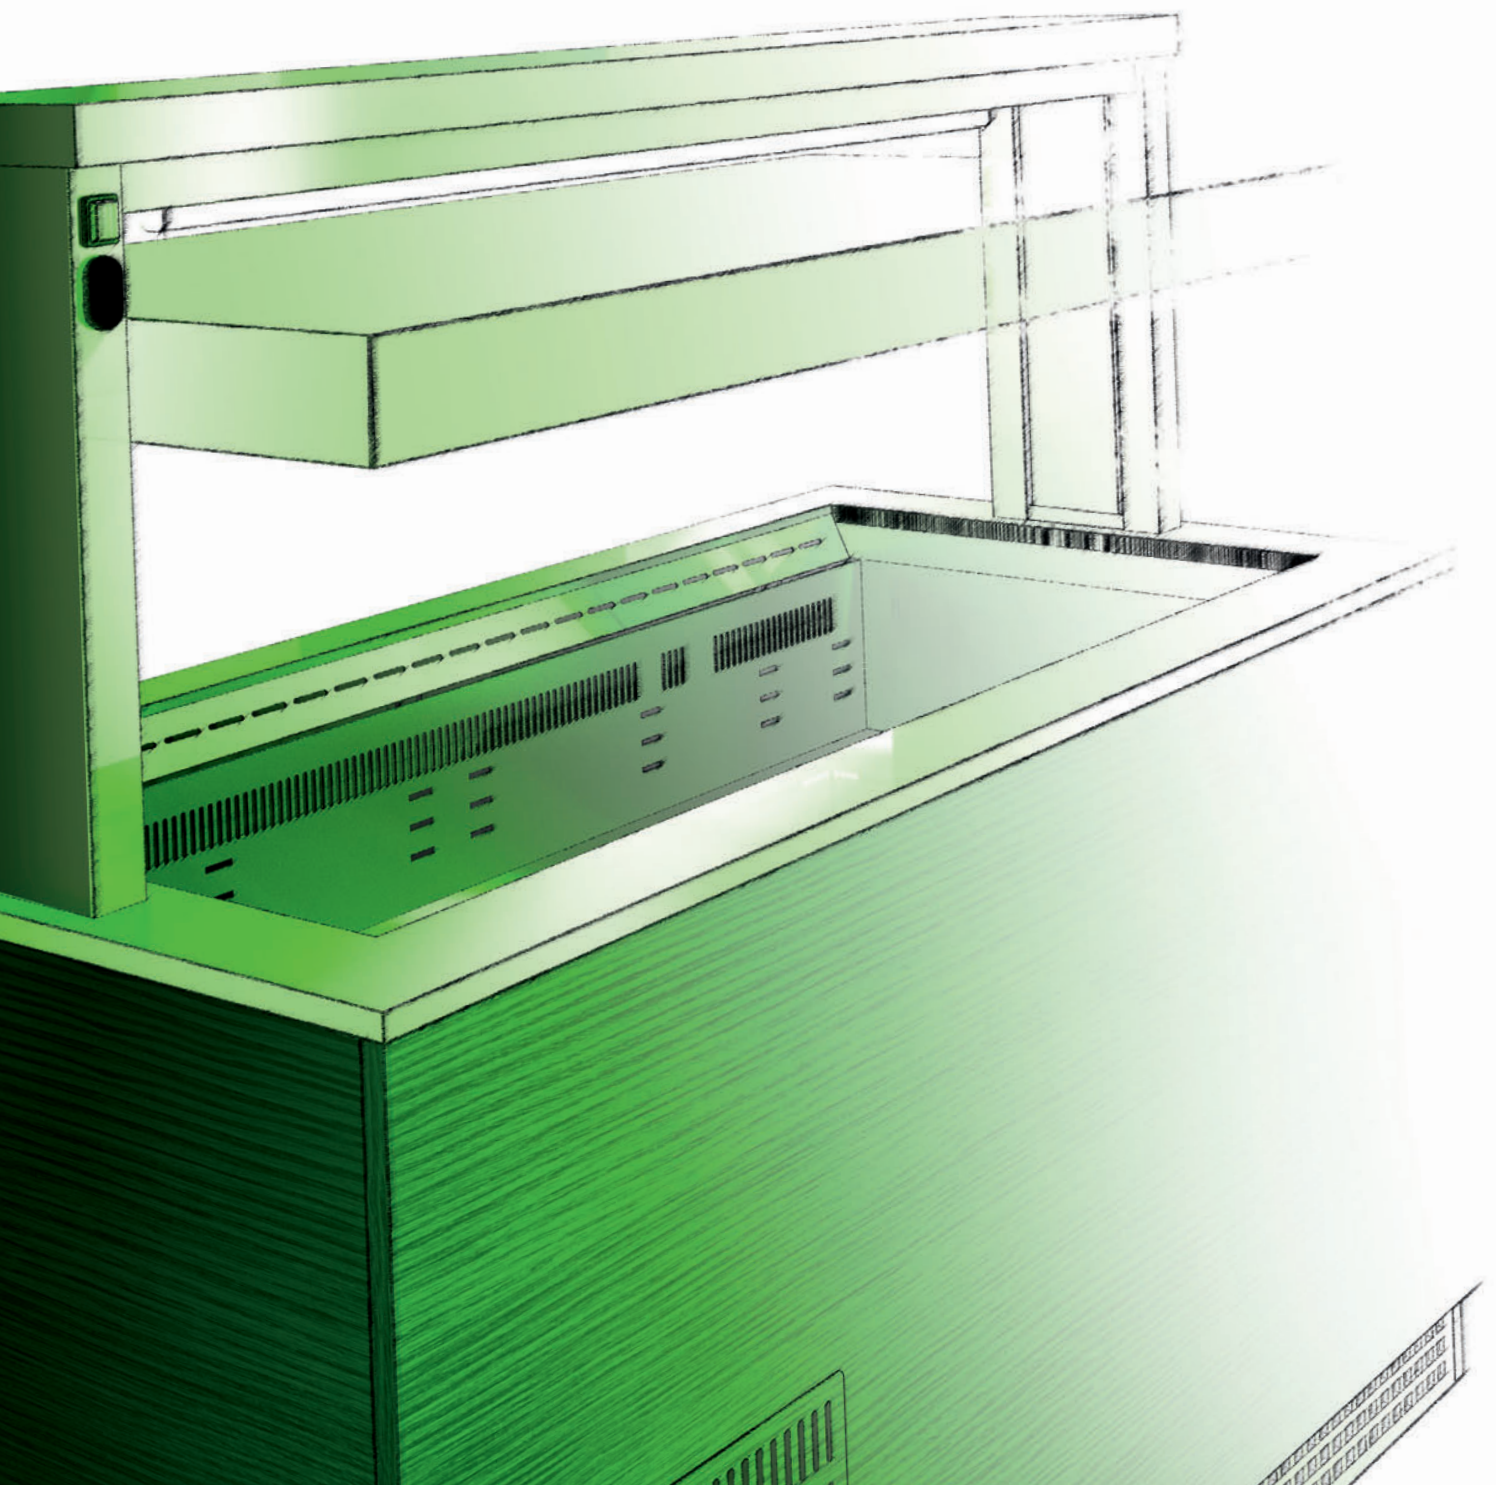

EUROPROJET
PROVOCATEUR DE FROID

Suprême

Suprême

02

03

Suprême

04

05

Many choices available

Bain-marie, dry heated tanks, glass-ceramic tops, static refrigerated tanks and tops, refrigerated and heated display-cases with humidification, heated and refrigerated display-cases, wall-mounted display, bain-marie, dry heated tanks, glass-ceramic tops, static refrigerated tanks and tops, refrigerated and heated display-cases with humidification, heated and refrigerated display-cases, wall-mounted display, bain-marie, dry heated tanks, glass-ceramic tops, static refrigerated tanks and tops, refrigerated and heated display-cases with humidification, heated and refrigerated display-cases, wall-mounted display, bain-marie, dry heated tanks, glass-ceramic tops, static refrigerated tanks and tops, refrigerated and heated display-cases with humidification, heated and refrigerated display-cases, wall-mounted display...

Suprême

EUROPROJET
PROVOCATEUR DE FROID