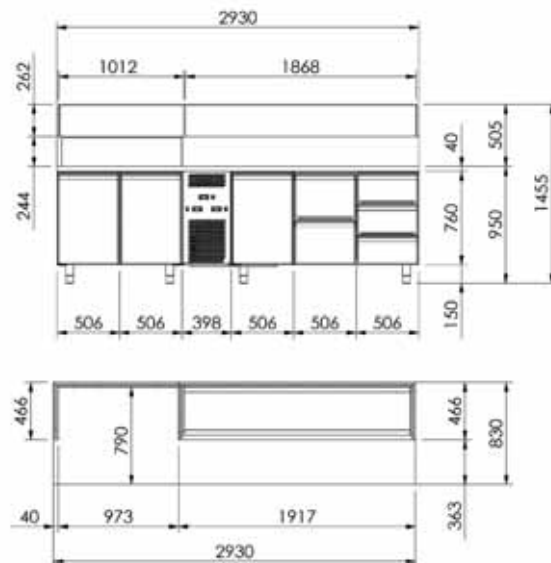

DAIQUIRI CONCEPT SUSHI/SNACK FOOD

LxPxH mm
2930x830x1455

+2° +8°C

50mm

MOTORE INCORPORATO
PLUG-IN
GROUPE LOGÉ
STECKFERTIG

COD. MOD.

66145040 CONCEPT SUSHI/SNACK FOOD