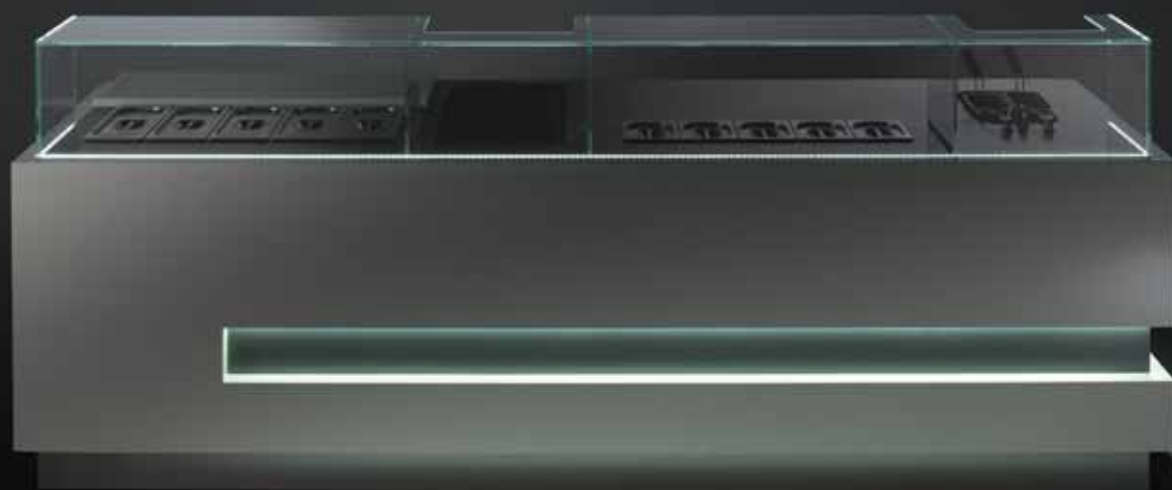

PASTA & SOUPS

DAIQUIRI
CONCEPT

DAQUIRI
CONCEPT

DAIQURI CONCEPT H 760

DAIQURI
CONCEPT

DAIQURI CONCEPT H 760

	LxPxH mm 906x700x910 1350x750x1100 (i)		N° 1 x 1
	80 Kg / 102 Kg		
	MOTORE INCORPORATO PLUG-IN GROUPE LOGÉ STECKFERTIG		
COD.	MOD.		
66103450	DAIQURI CONCEPT h760 907x700	0°+8°C	