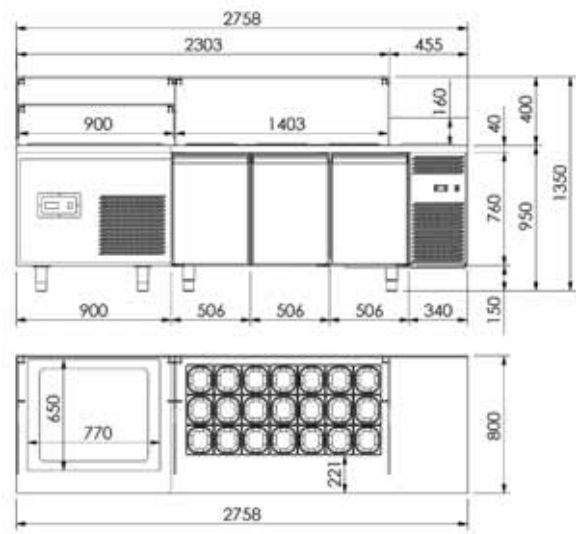

DAIQUIRI CONCEPT FAST FOOD

LxPxH mm
2758x800x1250

+2° +8°C

50mm

MOTORE INCORPORATO
PLUG-IN
GROUPE LOGÉ
STECKFERTIG

COD.

MOD.

66145030

CONCEPT FAST FOOD