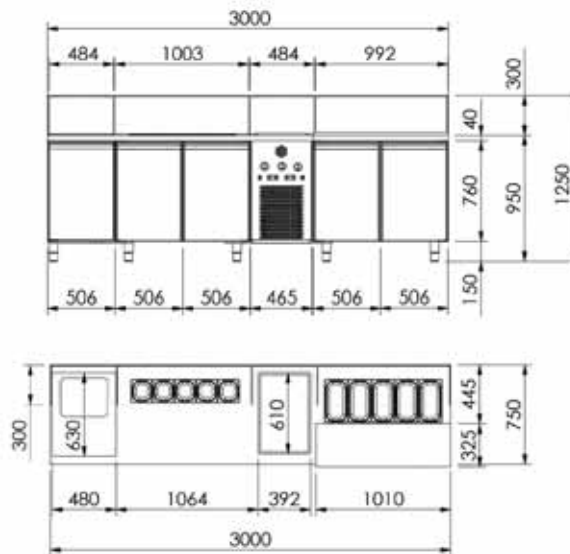

DAIQUIRI CONCEPT PASTA/SALAD SANDWICH

LxPxH mm
3000x750x1250

+2° +8°C

50mm

MOTORE INCORPORATO
PLUG-IN
GROUPE LOGÉ
STECKFERTIG

COD. MOD.

66145050 CONCEPT PASTA/SALAD SANDWICH

DAIQUIRI
CONCEPT