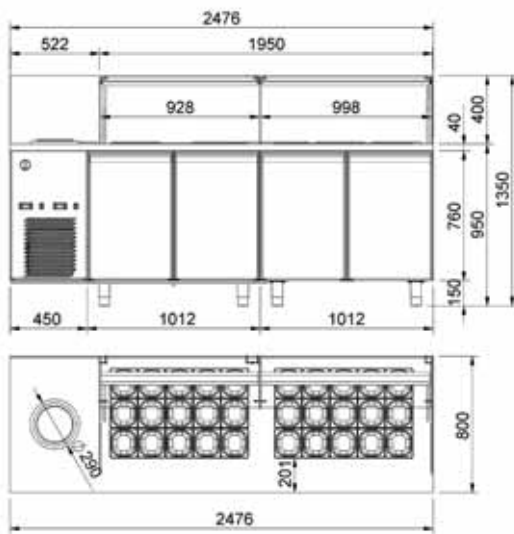

DAIQUIRI CONCEPT FAST FOOD

LxPxH mm
2758x800x1250

+2° +8°C

50mm

MOTORE INCORPORATO
PLUG-IN
GROUPE LOGÉ
STECKFERTIG

COD.

MOD.

66145030

CONCEPT FAST FOOD