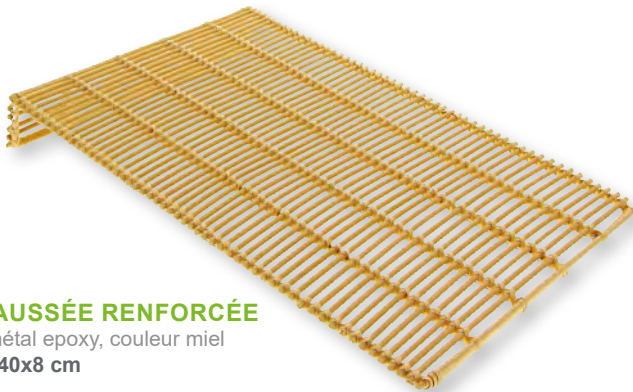

GRILLE RÉHAUSSÉE RENFORCÉE
Polypropylène, métal epoxy, couleur miel
CLY-60654 / 60x40x8 cm
UVC: 20