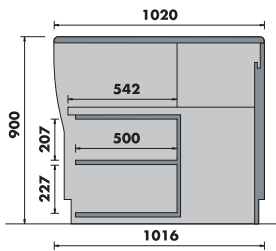

MESA TERMINAL / CASH DESK