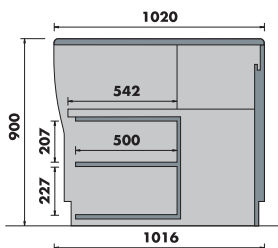

MESA TERMINAL / CASH DESK